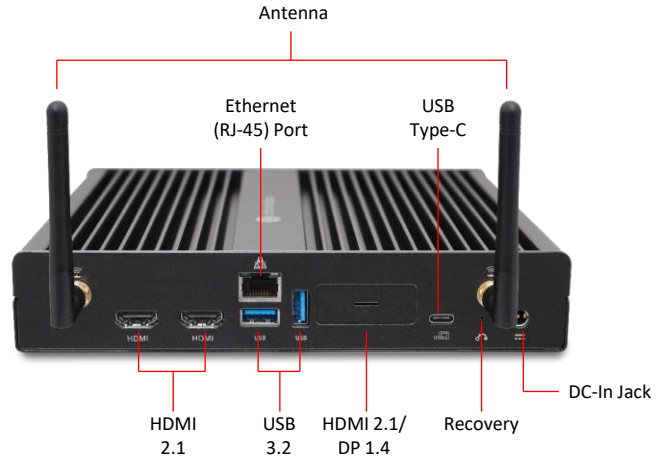

# AOPEN Chromebox Commercial 3

*Powerful, Commercial Grade ChromeOS Device, that drives up to 4 x 4k screens*

Crafted with a specific purpose in mind, the meticulous design of the AOPEN Chromebox Commercial 3 addresses a wide range of unique applications across various sectors, including enterprise, digital signage, quick service, retail, education, and government.

Featuring a ruggedized design crafted from aluminum and SECC metal, the AOPEN Chromebox Commercial 3 offers a non-venting hole design, ensuring durability and reliability. It operates without fans or internal moving parts, making it ideal for 24/7 use in public spaces. With support for up to 4 x 4K2K 60Hz UHD video playback and a wide operating temperature range of 0°C to 50°C. Additionally, it supports kiosk and vending applications with an external power switch and features AC Power Auto Recovery (APAR) for uninterrupted operation. The Chromebox Commercial 3 comes with a standard 3-year warranty, with the option to extend it to 5 years. The AOPEN Chromebox Commercial 3 is a versatile choice.

*The advantages of the AOPEN Chromebox Commercial 3:*

- Runs 4 UHD (4k) display @60Hz in commercial grade
- 24/7 Operability in public spaces
- Small form factor for easy installment behind displays or integration in kiosks, comes with L-shaped mount
- Design to operate in a wide environmental temperature range of 0°C~50°C
- The solid-state and fanless design ensure a first-rate performance in challenging or moving situations.
- AC Power Auto Recovery (APAR)
- Included dual band antenna offers a wide reach
- Support White Glove Service, zero-touch enrollment and Health Service (healthd)
- The AOPEN Chromebox Commercial 3 comes with a 3 year warranty, extended warranty optional for 5 year