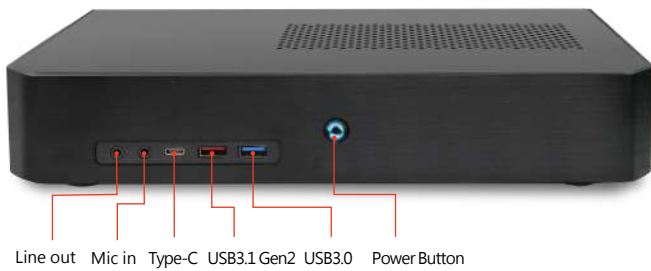

High-Performance Visual Computing Engine **DEV7610**

The DEV7610 combines an 8th Generation Intel® Core desktop processor, Intel® Optane™ technology, and a discrete graphics card into a compact, high-performance visual computing device. Supporting graphics cards up to an NVIDIA® GeForce® GTX 1050 Ti in a chassis just 2" in height, it is a unique visual computing device that can be implemented in almost any environment. The DEV7610 excels at retail tasks such as 3D Digital Signage, and high-power facial recognition.

DEV7610

Model name		DEV7610	Video	Display Port x 1, HDMI x 1
Weight		3.8L	Expansion slot	PCIe x16 slot x 1 M.2 2280 PCI-E SSD slot x 1 M.2 2242 PCI-E slot x 1 M.2 2280 Intel Optane Memory slot x 1
Dimension W×H×D(mm)		300 x 212 x 60 mm	LAN	RJ45 x 1, 10/100/1000 Mbps
CPU	Type	i5-8400 (optional 8th Generation Core i3 and i7 CPUs also available*)	USB ports	USB2.0 x 2 (Rear) USB3.0 x 3 (Front x 1, Rear x 2) USB3.1 Gen2 x 1 (Front) USB Type C x 1 (Front)
Chipset		Intel B360	Storage	2.5" HDD/ SSD x 1 M.2 2280 SSD x 1 M.2 2280 Intel Optane Memory Slot x 1
Memory	Channel	Dual Channel	Watchdog Timer	N/A
	Type	DDR4 SO DIMM x 2	OS	Windows 10, Linux
	DDR	2400/2666	Environment	
	Max memory	32GB	Operating Temperature	0~45°C (32~113°F)
Graphic	Intel GPU	UHD630	Storage Temperature	-20~60°C (-4~140°F)
Audio	Type	Realtek ALC269 5.1 Channel HDA Codec	Relative Humidity	95% RH
	Channels	Line-out x 1, Mic-in x 1		
Power Adapter		180 W		
Certified AI Accelerator		Nvidia GeForce GTX 1050Ti Mini		