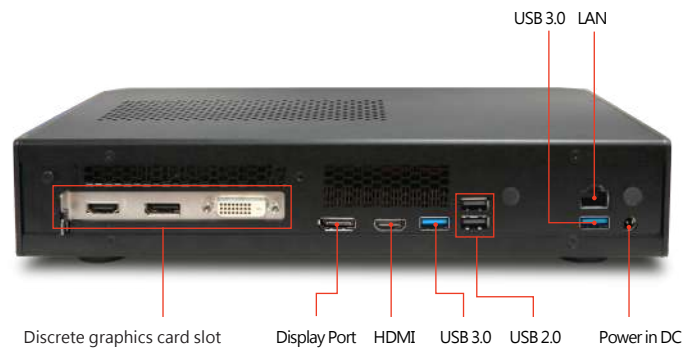

High-Performance Visual Computing Engine **DEV7610**

The DEV7610 combines an 8th Generation Intel® Core desktop processor, Intel® Optane™ technology, and a discrete graphics card into a compact, high-performance visual computing device. Supporting graphics cards up to an NVIDIA® GeForce® GTX 1050 Ti in a chassis just 2" in height, it is a unique visual computing device that can be implemented in almost any environment. The DEV7610 excels at retail tasks such as 3D Digital Signage, and high-power facial recognition.

DEV7610

Model name		DEV7610	Video	Display Port x 1, HDMI x 1
Weight		3.8L	Expansion slot	PCIe x16 slot x 1 M.2 2280 PCI-E SSD slot x 1 M.2 2242 PCI-E slot x 1 M.2 2280 Intel Optane Memory slot x 1
Dimension W×H×D(mm)		300 x 212 x 60 mm	LAN	RJ45 x 1, 10/100/1000 Mbps
CPU	Type	i5-8400 (optional 8th Generation Core i3 and i7 CPUs also available*)	USB ports	USB2.0 x 2 (Rear) USB3.0 x 3 (Front x 1, Rear x 2) USB3.1 Gen2 x 1 (Front) USB Type C x 1 (Front)
Chipset		Intel B360	Storage	2.5" HDD/ SSD x 1 M.2 2280 SSD x 1 M.2 2280 Intel Optane Memory Slot x 1
Memory	Channel	Dual Channel	Watchdog Timer	N/A
	Type	DDR4 SO DIMM x 2	OS	Windows 10, Linux
	DDR	2400/2666	Environment	
	Max memory	32GB	Operating Temperature	0~45°C (32~113°F)
Graphic	Intel GPU	UHD630	Storage Temperature	-20~60°C (-4~140°F)
Audio	Type	Realtek ALC269 5.1 Channel HDA Codec	Relative Humidity	95% RH
	Channels	Line-out x 1, Mic-in x 1		
Power Adapter		180 W		
Certified AI Accelerator		Nvidia GeForce GTX 1050Ti Mini		